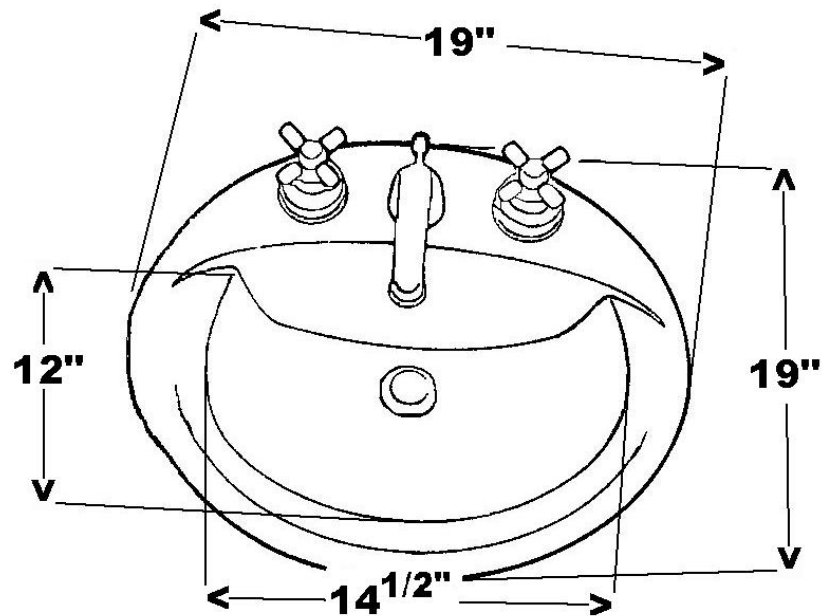

ROUND BASIN

Cat. No.
3-70X

Faucet NOT included

W: 19"
D: 19"
H: 7 3/4"
Flange: 2 5/8" x 1 1/2" deep

Interior Dimensions:

Basin Interior: 14 1/2" x 12"
Basin Depth: 6 1/4"
Faucet and spout holes: 1 3/8"

Features:

- ▶ Made of Vitreous China
- ▶ Drop in
- ▶ Available with 2 or 3 Holes

Colors:

WH White
BQ Bisque

Meets or exceeds the following specifications: ASME A112.19.2 2008 and CSA B45.1-08 for ceramic plumbing fixtures.

Dimensions of fixture are nominal and may vary within the range of tolerances established by ANSI Standard A112.19.2. Dimensions and specifications subject to change without notice.